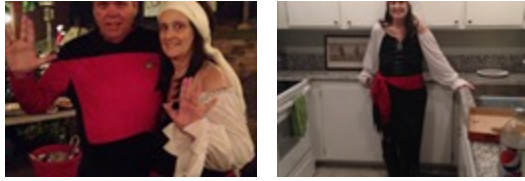

Patricia Buedi - May 05, 2016 at 08:48 PM

JL

“ 29 files added to the album Family Album

Jim Lawson - May 05, 2016 at 06:20 PM

JY

“ *A happy Halloween with Beth & Bill*

julie lawson Yorba - May 05, 2016 at 12:46 PM

JY

“ *Young Beth & Kathy*

julie lawson Yorba - May 05, 2016 at 12:45 PM

JL

“ *1 file added to the album Lawson Group Pictures*

Jim Lawson - May 04, 2016 at 08:50 PM

JL

“ 6 files added to the album Family Album