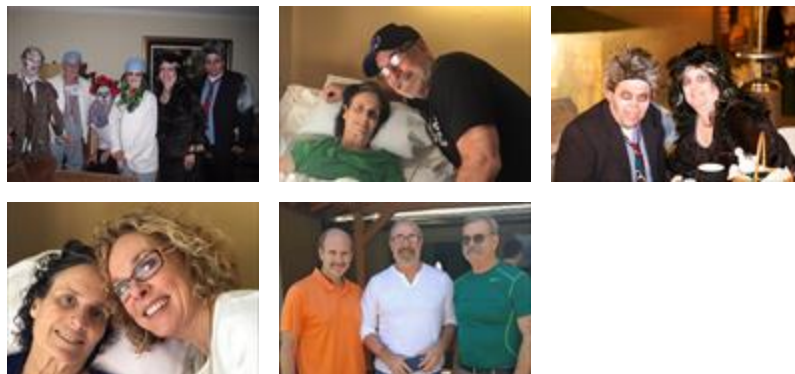

Jim Lawson - May 04, 2016 at 08:47 PM

JL

“ 1 file added to the album New Album Name

Jim Lawson - May 04, 2016 at 07:50 PM

JL

“ 6 files added to the album Family Album

Jim Lawson - May 04, 2016 at 07:41 PM

TG