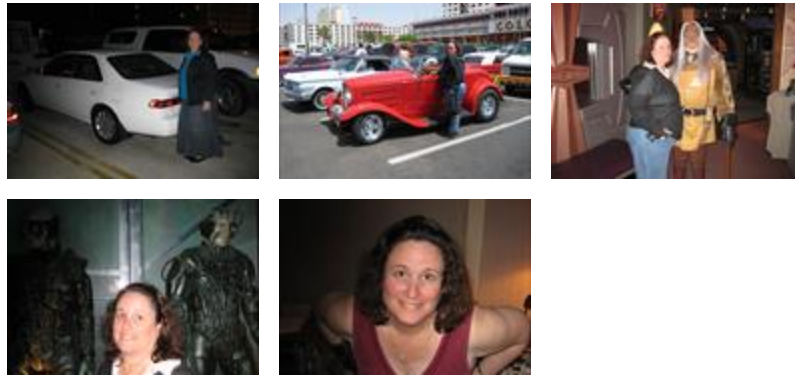

May 10, 2016 at 10:24 PM

“ *24 files added to the album Mary Elizabeth Lawson*